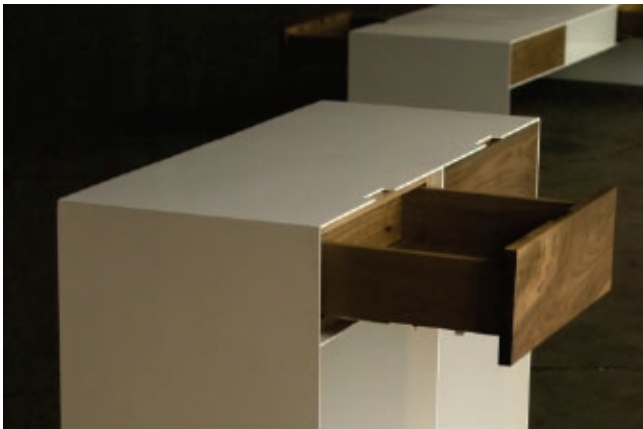

blankblank

1915 17th Street
Sacramento, CA 95811

t: 916 446 1502

f: 916 446 4017

www.blankblank.net