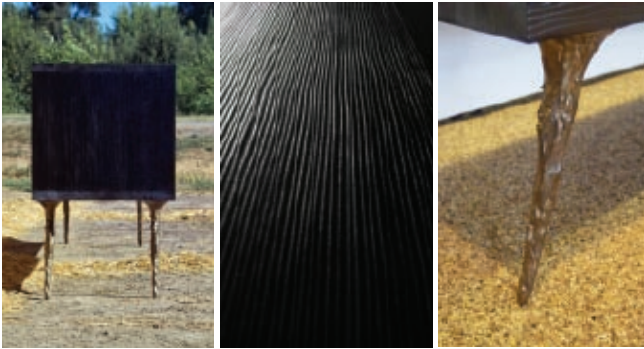

Burnt Credenza

84"W x 31"H x 19"D

Scorched and oiled reclaimed douglas fir

Powdercoated aluminum doors

Hand carved and foundry cast solid bronze legs

Signed and dated

Fabricated in California

"It's a piece that references the past, feels like now, and is made to last."