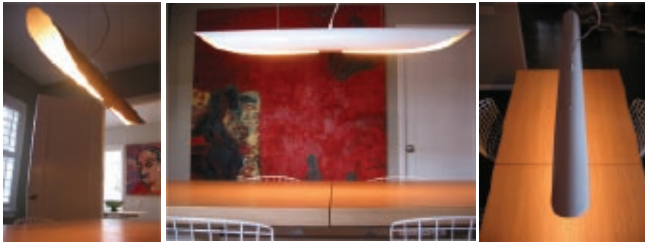

Suspension 01

47" L x 4" Diameter

Steel and brass

Custom colors and finishes available

Fabricated with quality and experience by the makers of a 70 year old lighting line.

120V, medium twin-base porcelain socket
(2) 75W bulbs max
Junction box installation

6' round cord
Field adjustable, quick-set suspension cables
4" dia. x 15"W x .75"H custom canopy

UL listed for indoor use

Fabricated in California

"By removing a specific shape, the horizontally oriented tube takes on a surprisingly unique form when activated by the light source within."